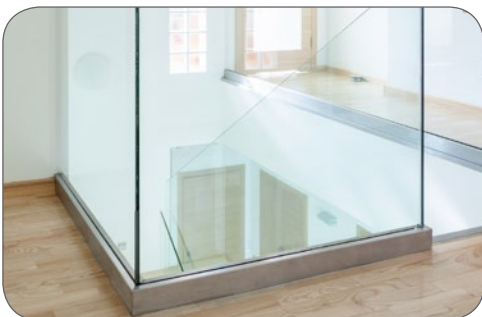

STANDOFF OPTIONS

Round Standoffs

Square Standoffs

Round Cap Rail

U CHANNEL SERIES

MOUNTING OPTIONS

Floor Mount

Wall Mount