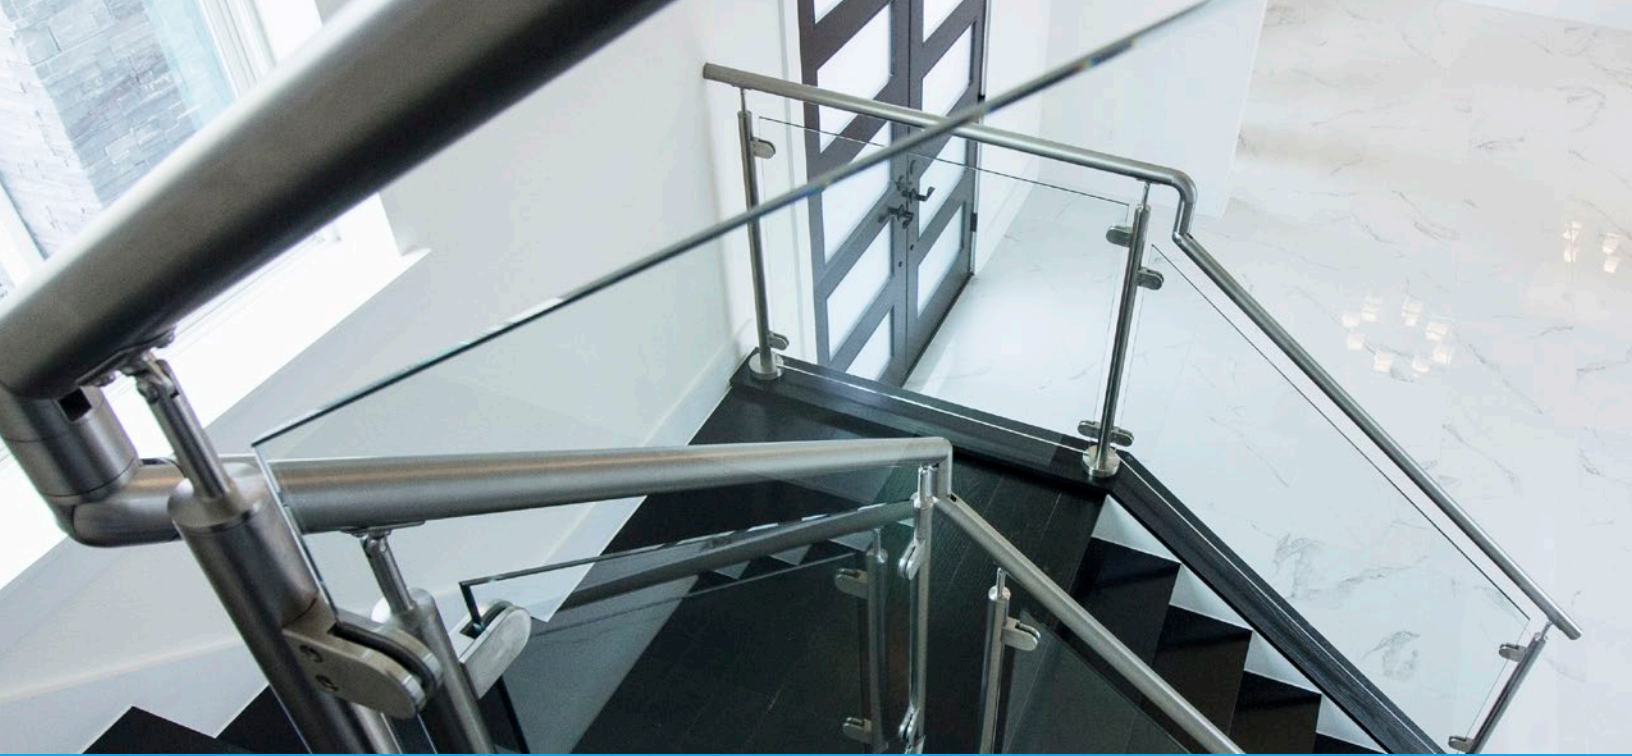

style

[stahyl]

noun

an elegant, fashionable, or luxurious mode of living: to live in style.

quality

[kwol-i-tee]

noun

high grade; superiority; excellence: railing of exceptional quality

value

[val-yoo]

noun

relative worth, merit, or importance: the value of a home