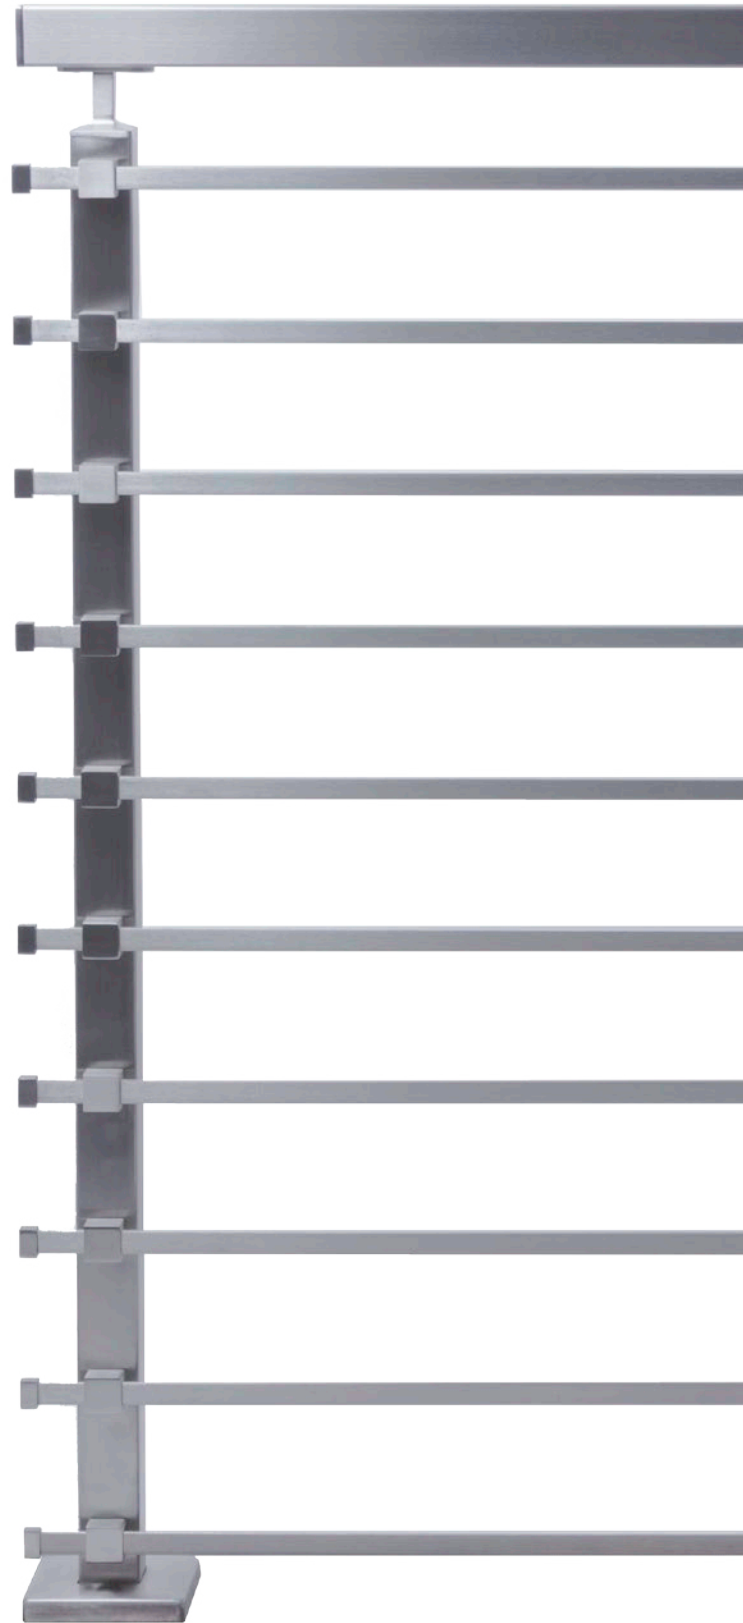

[val-yoo]

noun

relative worth, merit, or importance: the value of a home

Post Railing Systems

ROUND SERIES

INFILL OPTIONS

Round Tube Infill

Cable Infill

Glass Clamps

SQUARE SERIES

INFILL OPTIONS

Bar/Tube Infill

Cable Infill

Glass Clamps

Glass Railing Systems

STANDOFF SERIES

STANDOFF OPTIONS

Round Standoffs

Square Standoffs

Round Cap Rail

U CHANNEL SERIES

MOUNTING OPTIONS

Floor Mount

Wall Mount

CAP RAIL

Square Cap Rail

Floor mount

Wall mount

Systems Brochure Edition 001-A

YOUR STAIR & RAILING CO.

Houston 16684 Air Center Blvd. Houston, Texas 77032
Phone 281.209.0000 Fax 281.209.0067

Austin 8606 Wall St. Suite 200 Austin, Texas
Phone 512.973.8373 Fax 512.973.9919