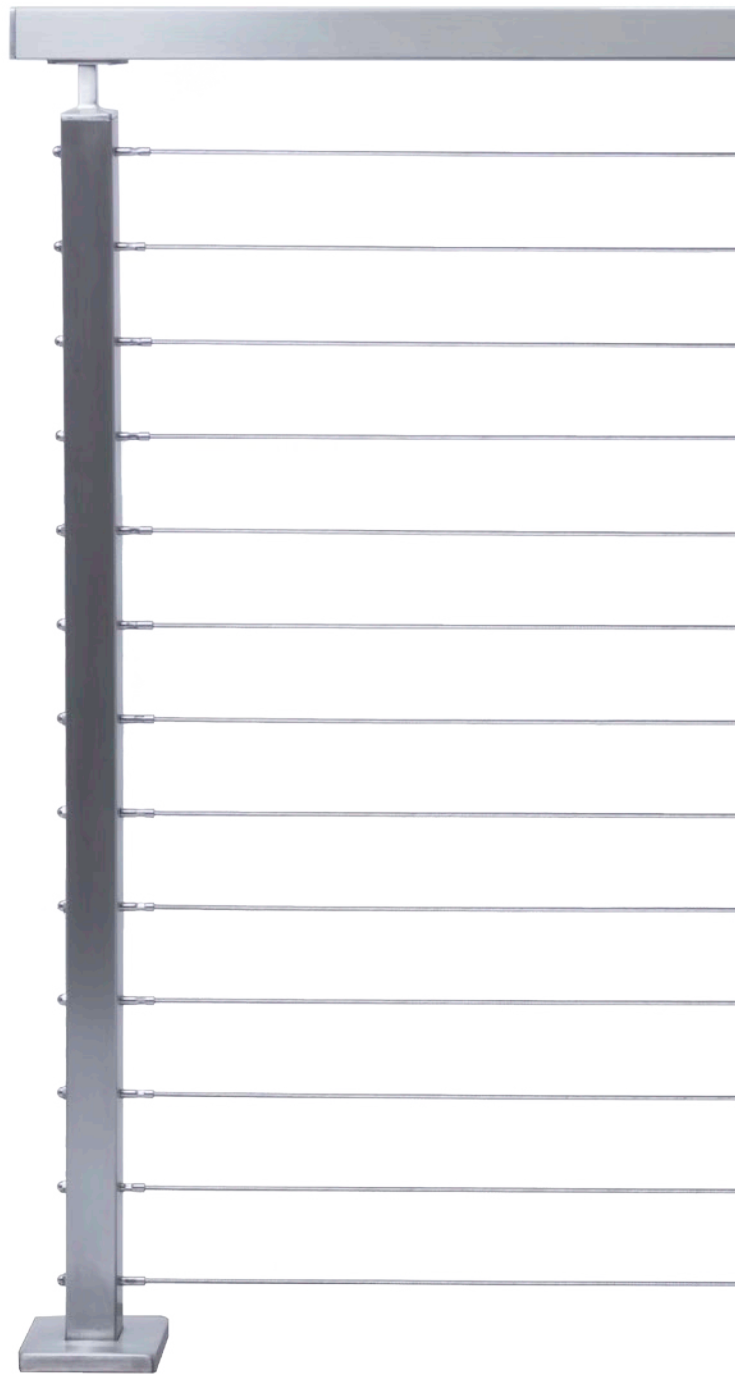

Glass Clamps

SQUARE SERIES

INFILL OPTIONS

Bar/Tube Infill

Cable Infill

Glass Clamps

Glass Railing Systems

STANDOFF SERIES

STANDOFF OPTIONS

Round Standoffs

Square Standoffs

Round Cap Rail

U CHANNEL SERIES

MOUNTING OPTIONS

Floor Mount

Wall Mount

CAP RAIL

Square Cap Rail

Floor mount

Wall mount

Systems Brochure Edition 001-A

YOUR STAIR & RAILING CO.

Houston 16684 Air Center Blvd. Houston, Texas 77032
Phone 281.209.0000 Fax 281.209.0067

Austin 8606 Wall St. Suite 200 Austin, Texas
Phone 512.973.8373 Fax 512.973.9919